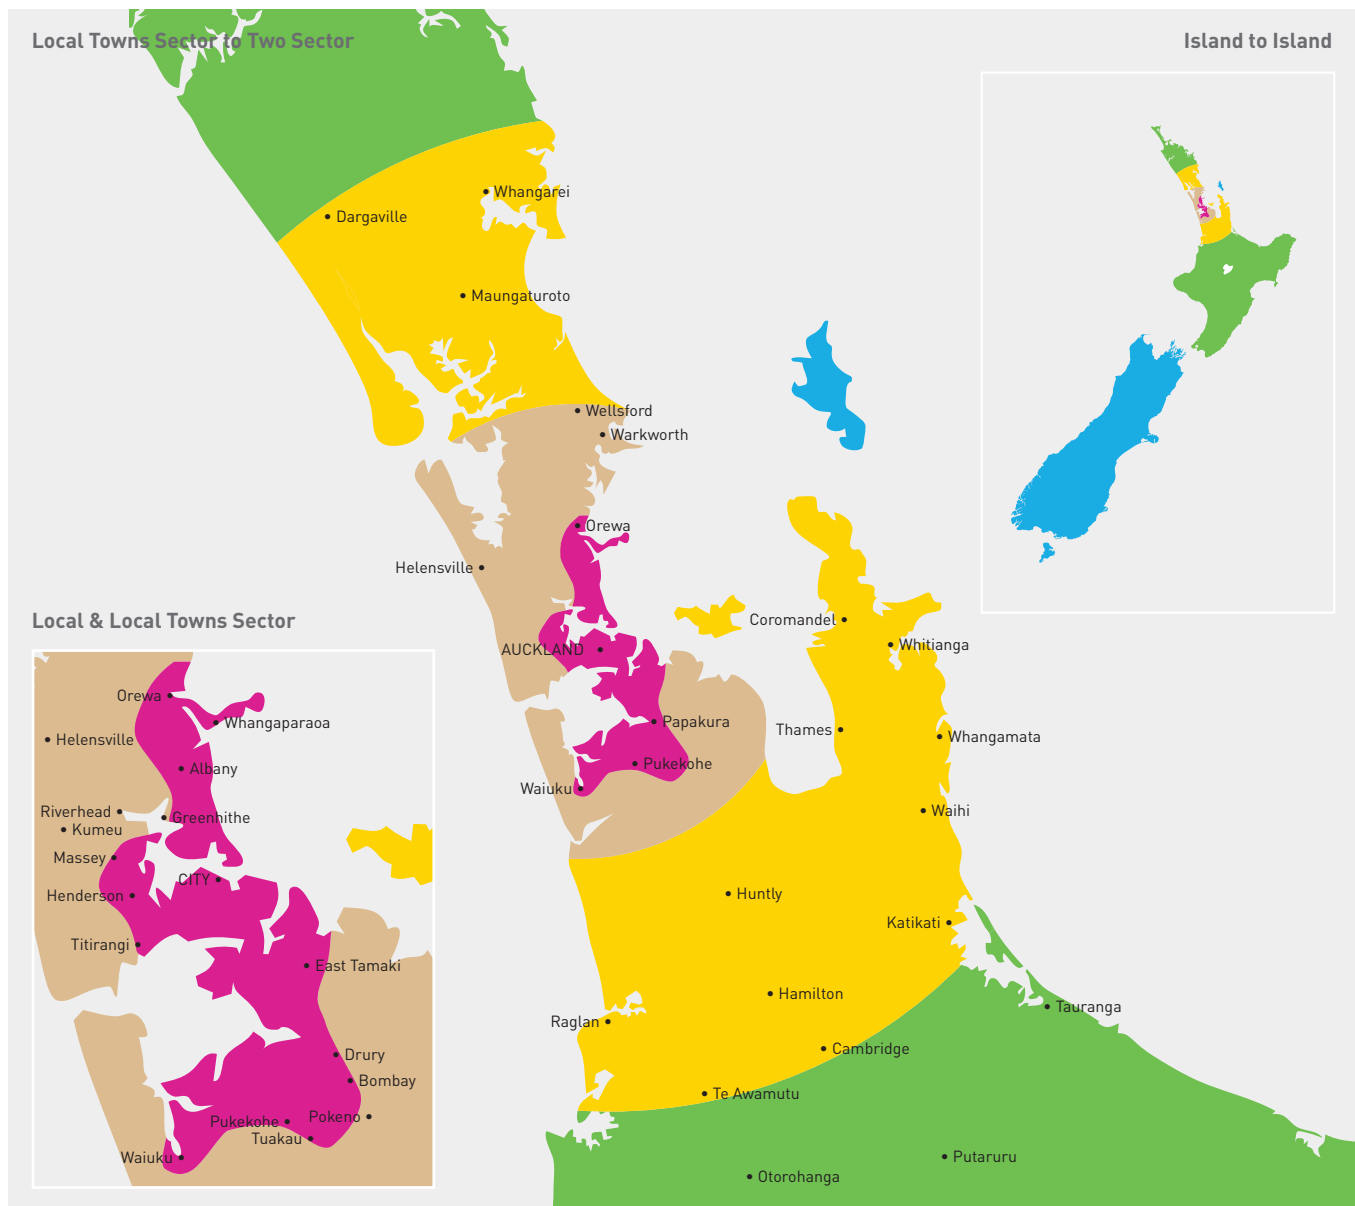

# Sector Guide from Auckland

## Local Towns

- Up to 75km within an Island
- One parcel base ticket allows up to 25kg maximum of 25kg per item

## Island to Island

- Between North & South Islands
- One parcel base ticket allows up to 5kg
- One blue excess ticket for each 5kg over 5kg maximum of 25kg per item

## Island to Island Economy

- Between North & South Islands
- 2-3 working days
- One parcel base ticket allows up to 5kg
- One purple excess ticket for each 5kg over 5kg maximum of 25kg per item